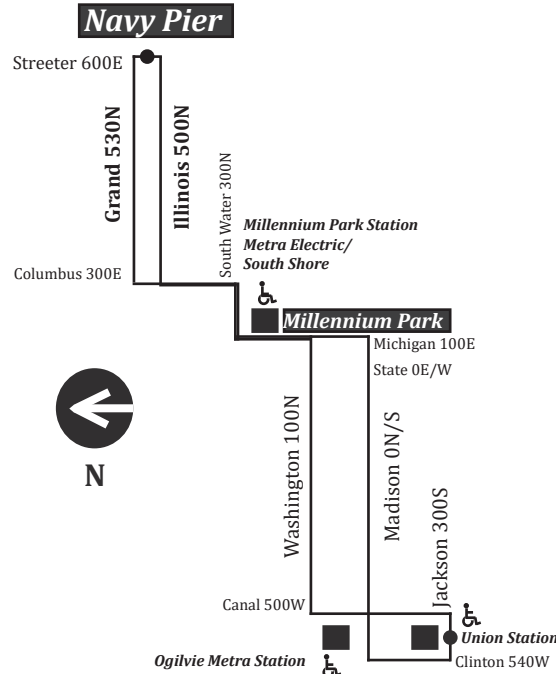

CTA Bike & Ride

Bicycle racks are available on the front interiors of CTA buses. Bicycles can be placed on bicycle racks during normal hours of operation for each route. Racks accommodate two (2) bicycles at a time. Bicycles are also permitted on CTA trains during certain hours.

Please Stand Up

for Seniors and People with Disabilities

Federal law requires priority seating be designated for seniors and people with disabilities.

The schedules and other information in this timetable are subject to change. CTA does not assume responsibility for errors in timetables, nor for inconvenience or delay resulting from delayed trains or buses due to weather, traffic conditions, etc.

CTA operating costs are funded in part through the Regional Transportation Authority, by the federal and state governments, and the City of Chicago and County of Cook.

For more information call the RTA Travel Information Center in Chicago: 312-836-7000. Open 6am until 7pm Monday thru Saturday.

Para obtener mayor información, en Español, llámé al Centro de Información: 312-836-7000.

DISCLAIMER: This creator of this document does not have official ties with RTA; therefore, this document is not to be taken as an official RTA document. This document is to be used for the simulator game, OMSI 2 only. Last edit: January 22, 2023.

Chicago Transit Authority

124 Navy Pier

transitchicago.com

transitchicago.com

124 Navy Pier

Line K601

Sunday

Eastbound to Downtown and Navy Pier

	8am	9am	10am	10am	11am	12pm	12pm	1pm	2pm	2pm	3pm	4pm	4pm
Clinton Quincy	8:35am	9:14am	9:55am	10:36am	11:16am	11:57am	12:37pm	1:17pm	1:58pm	2:37pm	3:18pm	3:58pm	4:38pm
Canal Adams	8:35am	9:14am	9:55am	10:36am	11:16am	11:57am	12:37pm	1:17pm	1:59pm	2:37pm	3:18pm	3:58pm	4:38pm
Canal Madison	8:36am	9:15am	9:56am	10:37am	11:17am	11:58am	12:38pm	1:18pm	2:00pm	2:38pm	3:19pm	3:59pm	4:39pm
Canal Washington	8:37am	9:16am	9:57am	10:38am	11:18am	11:59am	12:39pm	1:19pm	2:01pm	2:39pm	3:20pm	4:00pm	4:40pm
Wacker Lake	8:39am	9:18am	9:59am	10:40am	11:20am	12:01pm	12:41pm	1:21pm	2:03pm	2:41pm	3:22pm	4:02pm	4:42pm
Wacker LaSalle	8:39am	9:18am	10:00am	10:40am	11:20am	12:01pm	12:41pm	1:21pm	2:03pm	2:41pm	3:22pm	4:02pm	4:42pm
Wacker Dearborn	8:40am	9:19am	10:01am	10:41am	11:21am	12:02pm	12:42pm	1:22pm	2:04pm	2:42pm	3:23pm	4:03pm	4:43pm
Wacker State	8:40am	9:19am	10:01am	10:42am	11:22am	12:03pm	12:43pm	1:23pm	2:05pm	2:43pm	3:24pm	4:04pm	4:44pm
Wacker Wabash	8:40am	9:19am	10:01am	10:42am	11:22am	12:03pm	12:43pm	1:23pm	2:05pm	2:43pm	3:24pm	4:04pm	4:44pm
South Water Michigan	8:41am	9:20am	10:02am	10:43am	11:23am	12:04pm	12:44pm	1:24pm	2:06pm	2:44pm	3:25pm	4:05pm	4:45pm
Columbus South Water	8:43am	9:22am	10:04am	10:45am	11:25am	12:06pm	12:46pm	1:26pm	2:08pm	2:46pm	3:27pm	4:07pm	4:47pm
Columbus North Water	8:43am	9:22am	10:04am	10:46am	11:26am	12:07pm	12:47pm	1:27pm	2:09pm	2:47pm	3:28pm	4:08pm	4:48pm
Columbus Illinois	8:44am	9:23am	10:05am	10:47am	11:27am	12:08pm	12:48pm	1:28pm	2:10pm	2:48pm	3:29pm	4:09pm	4:49pm
Illinois McClurg	8:45am	9:24am	10:06am	10:48am	11:28am	12:09pm	12:49pm	1:29pm	2:11pm	2:49pm	3:30pm	4:10pm	4:50pm
Illinois Peshigo	8:46am	9:25am	10:07am	10:49am	11:29am	12:10pm	12:50pm	1:30pm	2:12pm	2:50pm	3:31pm	4:11pm	4:51pm
Illinois Lake Shore	8:47am	9:26am	10:08am	10:50am	11:30am	12:11pm	12:51pm	1:31pm	2:13pm	2:51pm	3:32pm	4:12pm	4:52pm
Navy Pier	8:48am	9:27am	10:09am	10:51am	11:31am	12:12pm	12:52pm	1:32pm	2:14pm	2:52pm	3:33pm	4:13pm	4:53pm