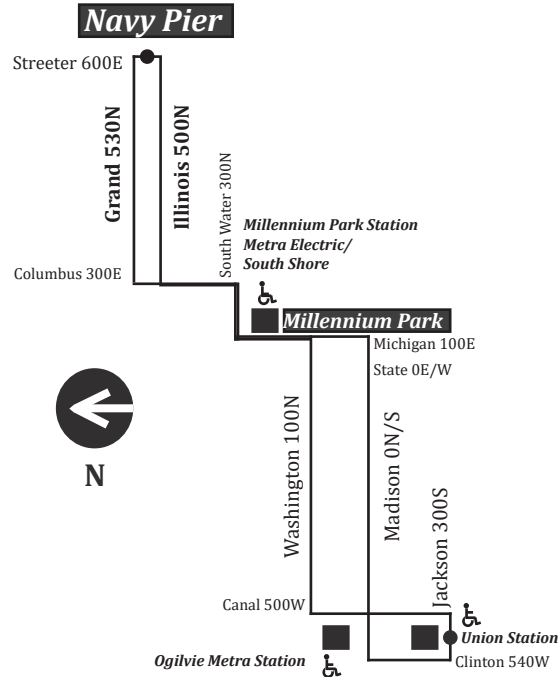

CTA Bike & Ride

Bicycle racks are available on the front interiors of CTA buses. Bicycles can be placed on bicycle racks during normal hours of operation for each route. Racks accommodate two (2) bicycles at a time. Bicycles are also permitted on CTA trains during certain hours.

Please Stand Up

for Seniors and People with Disabilities

Federal law requires priority seating be designated for seniors and people with disabilities.

The schedules and other information in this timetable are subject to change. CTA does not assume responsibility for errors in timetables, nor for inconvenience or delay resulting from delayed trains or buses due to weather, traffic conditions, etc.

CTA operating costs are funded in part through the Regional Transportation Authority, by the federal and state governments, and the City of Chicago and County of Cook.

For more information call the RTA Travel Information Center in Chicago: 312-836-7000. Open 6am until 7pm Monday thru Saturday.

Para obtener mayor información, en Español, llámé al Centro de Información: 312-836-7000.

DISCLAIMER: This creator of this document does not have official ties with RTA; therefore, this document is not to be taken as an official RTA document. This document is to be used for the simulator game, OMSI 2 only. Last edit: January 22, 2023.

Chicago Transit Authority

124 Navy Pier

transitchicago.com

transitchicago.com

Monday thru Friday

Westbound to Downtown and Metra

	8am	9am	10am	11am	12pm	1pm	2pm	3pm
Navy Pier	8:31am	9:31am	10:31am	11:32am	12:31pm	1:31pm	2:31pm	3:21pm
Grand Streeter	8:33am	9:33am	10:33am	11:33am	12:33pm	1:33pm	2:33pm	3:23pm
Grand Peabody	8:35am	9:34am	10:34am	11:34am	12:34pm	1:34pm	2:34pm	3:24pm
Grand McClurg	8:36am	9:35am	10:35am	11:35am	12:35pm	1:35pm	2:35pm	3:25pm
Columbus Illinois	8:38am	9:36am	10:36am	11:36am	12:36pm	1:36pm	2:36pm	3:26pm
Columbus North Water	8:39am	9:38am	10:38am	11:38am	12:38pm	1:38pm	2:38pm	3:28pm
Columbus South Water	8:41am	9:40am	10:40am	11:40am	12:40pm	1:40pm	2:40pm	3:30pm
South Water Michigan	8:42am	9:41am	10:41am	11:41am	12:41pm	1:41pm	2:41pm	3:31pm
Michigan Randolph	8:44am	9:41am	10:41am	11:42am	12:42pm	1:42pm	2:42pm	3:33pm
Michigan Washington	8:45am	9:42am	10:42am	11:43am	12:43pm	1:43pm	2:43pm	3:34pm
Madison Wabash	8:46am	9:43am	10:43am	11:44am	12:44pm	1:44pm	2:44pm	3:35pm
Madison State	8:47am	9:44am	10:44am	11:45am	12:45pm	1:45pm	2:45pm	3:36pm
Madison Clark	8:49am	9:44am	10:44am	11:46am	12:47pm	1:47pm	2:47pm	3:38pm
Madison Wells	8:50am	9:45am	10:45am	11:47am	12:48pm	1:48pm	2:48pm	3:39pm
Madison N Wacker	8:51am	9:45am	10:45am	11:47am	12:48pm	1:48pm	2:48pm	3:40pm
Madison Canal	8:51am	9:46am	10:46am	11:48am	12:49pm	1:49pm	2:49pm	3:40pm
Clinton Monroe	8:52am	9:47am	10:47am	11:48am	12:50pm	1:50pm	2:50pm	3:41pm
Clinton Quincy	8:53am	9:48am	10:48am	11:49am	12:51pm	1:51pm	2:51pm	3:42pm

Eastbound to Downtown and Navy Pier

	8am	9am	10am	11am	12pm	1pm	2pm	3pm
Clinton Quincy	8:55am	9:50am	10:50am	11:51am	12:53pm	1:53pm	2:53pm	3:44pm
Canal Adams	8:56am	9:51am	10:51am	11:52am	12:54pm	1:54pm	2:54pm	3:45pm
Canal Madison	8:58am	9:52am	10:52am	11:53am	12:55pm	1:55pm	2:55pm	3:46pm
Canal Washington	8:59am	9:52am	10:52am	11:54am	12:55pm	1:55pm	2:55pm	3:46pm
Wacker Lake	9:01am	9:55am	10:55am	11:56am	12:58pm	1:58pm	2:58pm	3:49pm
Wacker LaSalle	9:02am	9:56am	10:56am	11:57am	12:59pm	1:59pm	2:59pm	3:50pm
Wacker Dearborn	9:03am	9:57am	10:57am	11:58am	1:00pm	2:00pm	3:00pm	3:51pm
Wacker State	9:04am	9:58am	10:58am	11:59am	1:01pm	2:01pm	3:01pm	3:52pm
Wacker Wabash	9:04am	9:58am	10:58am	11:59am	1:01pm	2:01pm	3:01pm	3:52pm
South Water Michigan	9:06am	9:59am	10:59am	12:01pm	1:02pm	2:02pm	3:02pm	3:53pm
Columbus South Water	9:08am	10:01am	11:01am	12:03pm	1:04pm	2:04pm	3:04pm	3:55pm
Columbus North Water	9:10am	10:02am	11:02am	12:04pm	1:05pm	2:05pm	3:05pm	3:56pm
Columbus Illinois	9:11am	10:03am	11:03am	12:05pm	1:06pm	2:06pm	3:06pm	3:57pm
Illinois McClurg	9:13am	10:04am	11:04am	12:06pm	1:07pm	2:07pm	3:07pm	3:58pm
Illinois Peshtigo	9:14am	10:05am	11:05am	12:07pm	1:08pm	2:08pm	3:08pm	3:59pm
Illinois Lake Shore	9:15am	10:06am	11:06am	12:08pm	1:09pm	2:09pm	3:09pm	4:00pm
Navy Pier	9:17am	10:08am	11:08am	12:10pm	1:11pm	2:11pm	3:11pm	4:02pm