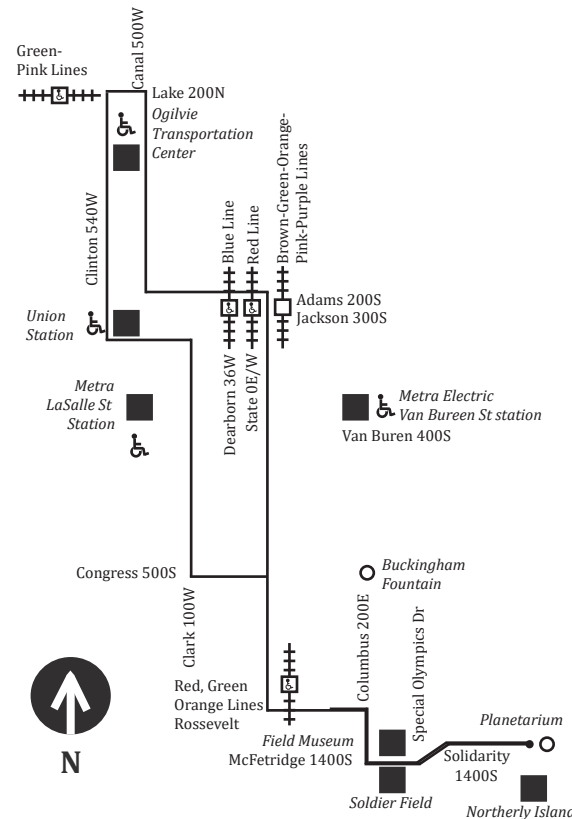

CTA Bike & Ride

Bicycle racks are available on the front interiors of CTA buses. Bicycles can be placed on bicycle racks during normal hours of operation for each route. Racks accommodate two (2) bicycles at a time. Bicycles are also permitted on CTA trains during certain hours.

Please Stand Up

for Seniors and People with Disabilities

Federal law requires priority seating be designated for seniors and people with disabilities.

The schedules and other information in this timetable are subject to change. CTA does not assume responsibility for errors in timetables, nor for inconvenience or delay resulting from delayed trains or buses due to weather, traffic conditions, etc.

CTA operating costs are funded in part through the Regional Transportation Authority, by the federal and state governments, and the City of Chicago and County of Cook.

For more information call the RTA Travel Information Center in Chicago: 312-836-7000. Open 6am until 7pm Monday thru Saturday.

Para obtener mayor información, en Español, llámé al Centro de Información: 312-836-7000.

DISCLAIMER: This creator of this document does not have official ties with RTA; therefore, this document is not to be taken as an official RTA document. This document is to be used for the simulator game, OMSI 2 only. Last edit: January 22, 2023.

Chicago Transit Authority

130

Museum Campus

transitchicago.com

transitchicago.com

130 Museum Campus

K081

Saturday
Eastbound to Museums

	9am	10am	11am	12pm	1pm	2pm	3pm	5pm
Clinton Washington	9:30am	10:28am	11:30am	12:32pm	1:34pm	2:51pm	3:48pm	4:56pm
Clinton Madison	9:33am	10:31am	11:33am	12:35pm	1:37pm	2:54pm	3:50pm	4:57pm
Clinton Monroe	9:34am	10:32am	11:34am	12:36pm	1:38pm	2:55pm	3:51pm	4:58pm
Clinton Quincy	9:36am	10:34am	11:36am	12:38pm	1:40pm	2:57pm	3:53pm	5:00pm
Jackson River	9:37am	10:36am	11:38am	12:40pm	1:42pm	2:58pm	3:54pm	5:01pm
Jackson Franklin	9:38am	10:37am	11:39am	12:41pm	1:43pm	2:59pm	3:55pm	5:02pm
Jackson Financial	9:40am	10:39am	11:41am	12:43pm	1:45pm	3:01pm	3:57pm	5:03pm
Clark Van Buren	9:42am	10:41am	11:43am	12:45pm	1:47pm	3:03pm	3:59pm	5:05pm
State Harrison Congress	9:43am	10:42am	11:44am	12:46pm	1:48pm	3:04pm	4:00pm	5:06pm
State Polk	9:44am	10:43am	11:45am	12:47pm	1:49pm	3:05pm	4:01pm	5:07pm
State 9th	9:45am	10:44am	11:46am	12:48pm	1:50pm	3:06pm	4:02pm	5:08pm
State 11th	9:47am	10:46am	11:48am	12:50pm	1:52pm	3:08pm	4:04pm	5:10pm
Roosevelt State	9:49am	10:48am	11:50am	12:52pm	1:54pm	3:10pm	4:06pm	5:11pm
Roosevelt Michigan Indiana	9:52am	10:51am	11:53am	12:55pm	1:57pm	3:13pm	4:09pm	5:13pm
Field Museum	9:53am	10:52am	11:54am	12:56pm	1:58pm	3:14pm	4:10pm	5:14pm
Shedd Aquarium	9:54am	10:53am	11:55am	12:57pm	1:59pm	3:15pm	4:11pm	5:15pm
Solidarity Lynn White	9:55am	10:54am	11:56am	12:58pm	2:00pm	3:16pm	4:12pm	5:16pm
Adler Planetarium	9:55am	10:54am	11:56am	12:58pm	2:00pm	3:16pm	4:12pm	5:16pm