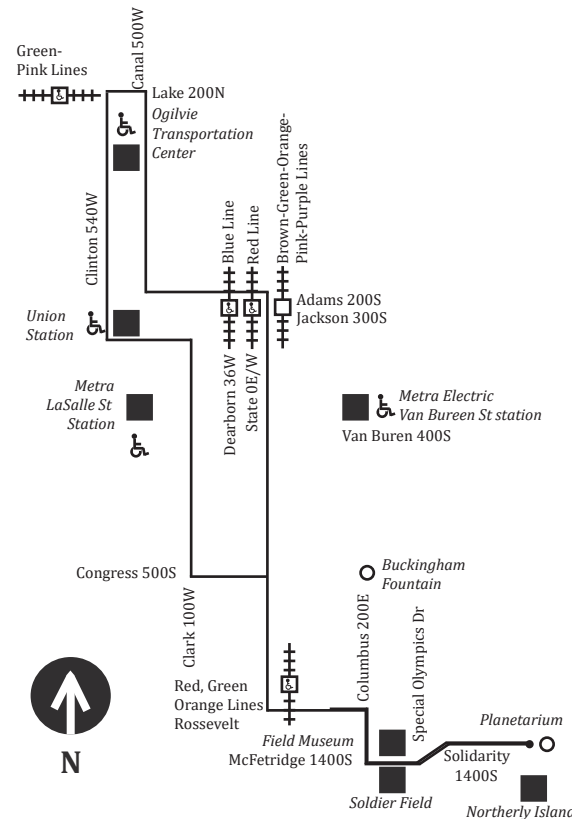

CTA Bike & Ride

Bicycle racks are available on the front interiors of CTA buses. Bicycles can be placed on bicycle racks during normal hours of operation for each route. Racks accommodate two (2) bicycles at a time. Bicycles are also permitted on CTA trains during certain hours.

Please Stand Up

for Seniors and People with Disabilities

Federal law requires priority seating be designated for seniors and people with disabilities.

The schedules and other information in this timetable are subject to change. CTA does not assume responsibility for errors in timetables, nor for inconvenience or delay resulting from delayed trains or buses due to weather, traffic conditions, etc.

CTA operating costs are funded in part through the Regional Transportation Authority, by the federal and state governments, and the City of Chicago and County of Cook.

For more information call the RTA Travel Information Center in Chicago: 312-836-7000. Open 6am until 7pm Monday thru Saturday.

Para obtener mayor información, en Español, llámé al Centro de Información: 312-836-7000.

DISCLAIMER: This creator of this document does not have official ties with RTA; therefore, this document is not to be taken as an official RTA document. This document is to be used for the simulator game, OMSI 2 only. Last edit: January 22, 2023.

Chicago Transit Authority

130

Museum Campus

130 Museum Campus

K091

Monday - Friday

Eastbound to Museums

	9am	10am	11am	12pm	1pm	2pm	4pm	5pm
Clinton Washington	-	10:31am	11:24am	12:29pm	1:37pm	2:46pm	3:54pm	5:00pm
Clinton Madison	9:33am	10:34am	11:27am	12:32pm	1:40pm	2:49pm	3:57pm	5:03pm
Clinton Monroe	9:34am	10:35am	11:28am	12:33pm	1:41pm	2:50pm	3:58pm	5:04pm
Clinton Quincy	9:36am	10:37am	11:30am	12:35pm	1:43pm	2:52pm	4:00pm	5:06pm
Jackson River	9:38am	10:38am	11:31am	12:36pm	1:44pm	2:53pm	4:01pm	5:08pm
Jackson Franklin	9:39am	10:39am	11:32am	12:37pm	1:45pm	2:54pm	4:02pm	5:10pm
Jackson Financial	9:41am	10:41am	11:34am	12:39pm	1:47pm	2:56pm	4:04pm	5:12pm
Clark Van Buren	9:43am	10:43am	11:36am	12:41pm	1:49pm	2:58pm	4:06pm	5:14pm
State Harrison Congress	9:44am	10:44am	11:37am	12:42pm	1:50pm	2:59pm	4:07pm	5:15pm
State Polk	9:45am	10:45am	11:38am	12:43pm	1:51pm	3:00pm	4:08pm	5:16pm
State 9th	9:46am	10:46am	11:39am	12:44pm	1:52pm	3:01pm	4:09pm	5:17pm
State 11th	9:48am	10:48am	11:41am	12:46pm	1:54pm	3:03pm	4:11pm	5:19pm
Roosevelt State	9:50am	10:50am	11:43am	12:48pm	1:56pm	3:05pm	4:13pm	5:21pm
Roosevelt Michigan Indiana	9:53am	10:53am	11:46am	12:51pm	1:59pm	3:08pm	4:16pm	5:24pm
Field Museum	9:54am	10:54am	11:47am	12:52pm	2:00pm	3:09pm	4:17pm	5:25pm
Shedd Aquarium	9:55am	10:55am	11:48am	12:53pm	2:01pm	3:10pm	4:18pm	5:26pm
Solidarity Lynn White	9:56am	10:56am	11:49am	12:54pm	2:02pm	3:11pm	4:19pm	5:27pm
Adler Planetarium	9:56am	10:56am	11:49am	12:54pm	2:02pm	3:11pm	4:19pm	5:27pm