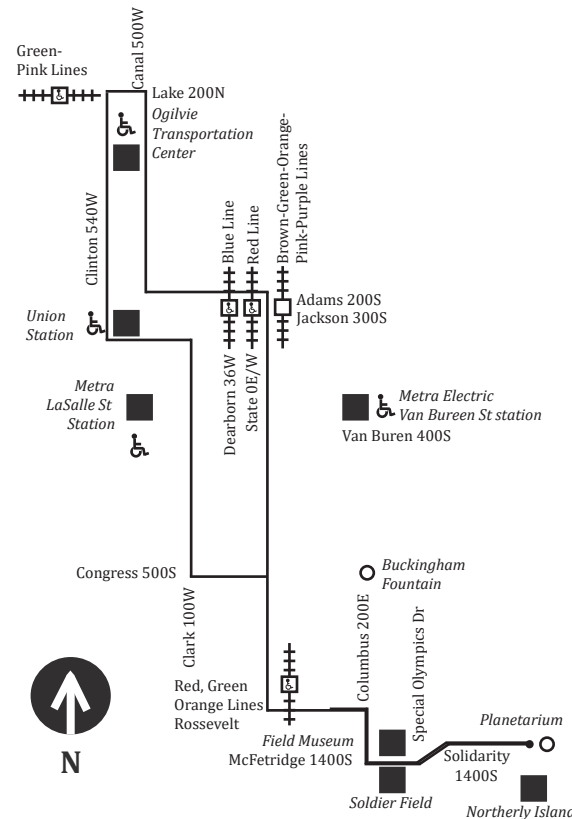

CTA Bike & Ride

Bicycle racks are available on the front interiors of CTA buses. Bicycles can be placed on bicycle racks during normal hours of operation for each route. Racks accommodate two (2) bicycles at a time. Bicycles are also permitted on CTA trains during certain hours.

Please Stand Up

for Seniors and People with Disabilities

Federal law requires priority seating be designated for seniors and people with disabilities.

The schedules and other information in this timetable are subject to change. CTA does not assume responsibility for errors in timetables, nor for inconvenience or delay resulting from delayed trains or buses due to weather, traffic conditions, etc.

CTA operating costs are funded in part through the Regional Transportation Authority, by the federal and state governments, and the City of Chicago and County of Cook.

For more information call the RTA Travel Information Center in Chicago: 312-836-7000. Open 6am until 7pm Monday thru Saturday.

Para obtener mayor información, en Español, llámé al Centro de Información: 312-836-7000.

DISCLAIMER: This creator of this document does not have official ties with RTA; therefore, this document is not to be taken as an official RTA document. This document is to be used for the simulator game, OMSI 2 only. Last edit: January 22, 2023.

Chicago Transit Authority

130

Museum Campus

130 Museum Campus

K071

Sunday Eastbound to Museums

	9am	10am	11am	12pm	1pm	3pm	4pm	5pm
Clinton Washington	9:30am	10:28am	11:30am	12:32pm	1:34pm	2:52pm	3:59pm	5:01pm
Clinton Madison	9:32am	10:30am	11:32am	12:34pm	1:36pm	2:54pm	4:00pm	5:02pm
Clinton Monroe	9:33am	10:31am	11:33am	12:35pm	1:37pm	2:55pm	4:10pm	5:03pm
Clinton Quincy	9:35am	10:33am	11:35am	12:37pm	1:39pm	2:57pm	4:03pm	5:05pm
Jackson River	9:36am	10:34am	11:36am	12:38pm	1:40pm	2:58pm	4:04pm	5:06pm
Jackson Franklin	9:37am	10:35am	11:37am	12:39pm	1:41pm	2:59pm	4:05pm	5:07pm
Jackson Financial	9:39am	10:37am	11:39am	12:41pm	1:43pm	3:01pm	4:07pm	5:09pm
Clark Van Buren	9:41am	10:39am	11:41am	12:43pm	1:45pm	3:03pm	4:09pm	5:11pm
State Harrison Congress	9:42am	10:40am	11:42am	12:44pm	1:46pm	3:04pm	4:10pm	5:12pm
State Polk	9:43am	10:41am	11:43am	12:45pm	1:47pm	3:05pm	4:11pm	5:13pm
State 9th	9:44am	10:42am	11:44am	12:46pm	1:48pm	3:06pm	4:12pm	5:14pm
State 11th	9:46am	10:44am	11:46am	12:48pm	1:50pm	3:08pm	4:14pm	5:16pm
Roosevelt State	9:48am	10:46am	11:48am	12:50pm	1:52pm	3:10pm	4:16pm	5:18pm
Roosevelt Michigan Indiana	9:50am	10:48am	11:50am	12:52pm	1:54pm	3:12pm	4:18pm	5:20pm
Field Museum	9:51am	10:49am	11:51am	12:53pm	1:55pm	3:13pm	4:19pm	5:21pm
Shedd Aquarium	9:52am	10:50am	11:52am	12:54pm	1:56pm	3:14pm	4:20pm	5:22pm
Solidarity Lynn White	9:53am	10:51am	11:53am	12:55pm	1:57pm	3:15pm	4:21pm	5:23pm
Adler Planetarium	9:53am	10:51am	11:53am	12:55pm	1:57pm	3:15pm	4:21pm	5:23pm